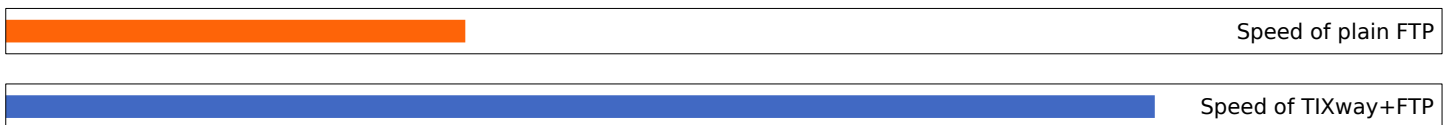

RESULT

With TIXway-as-a-Service, content sent from Porto Seguro to Zurich now arrives 2.5 times faster - directly accessible by the editorial team and ready to go on air.